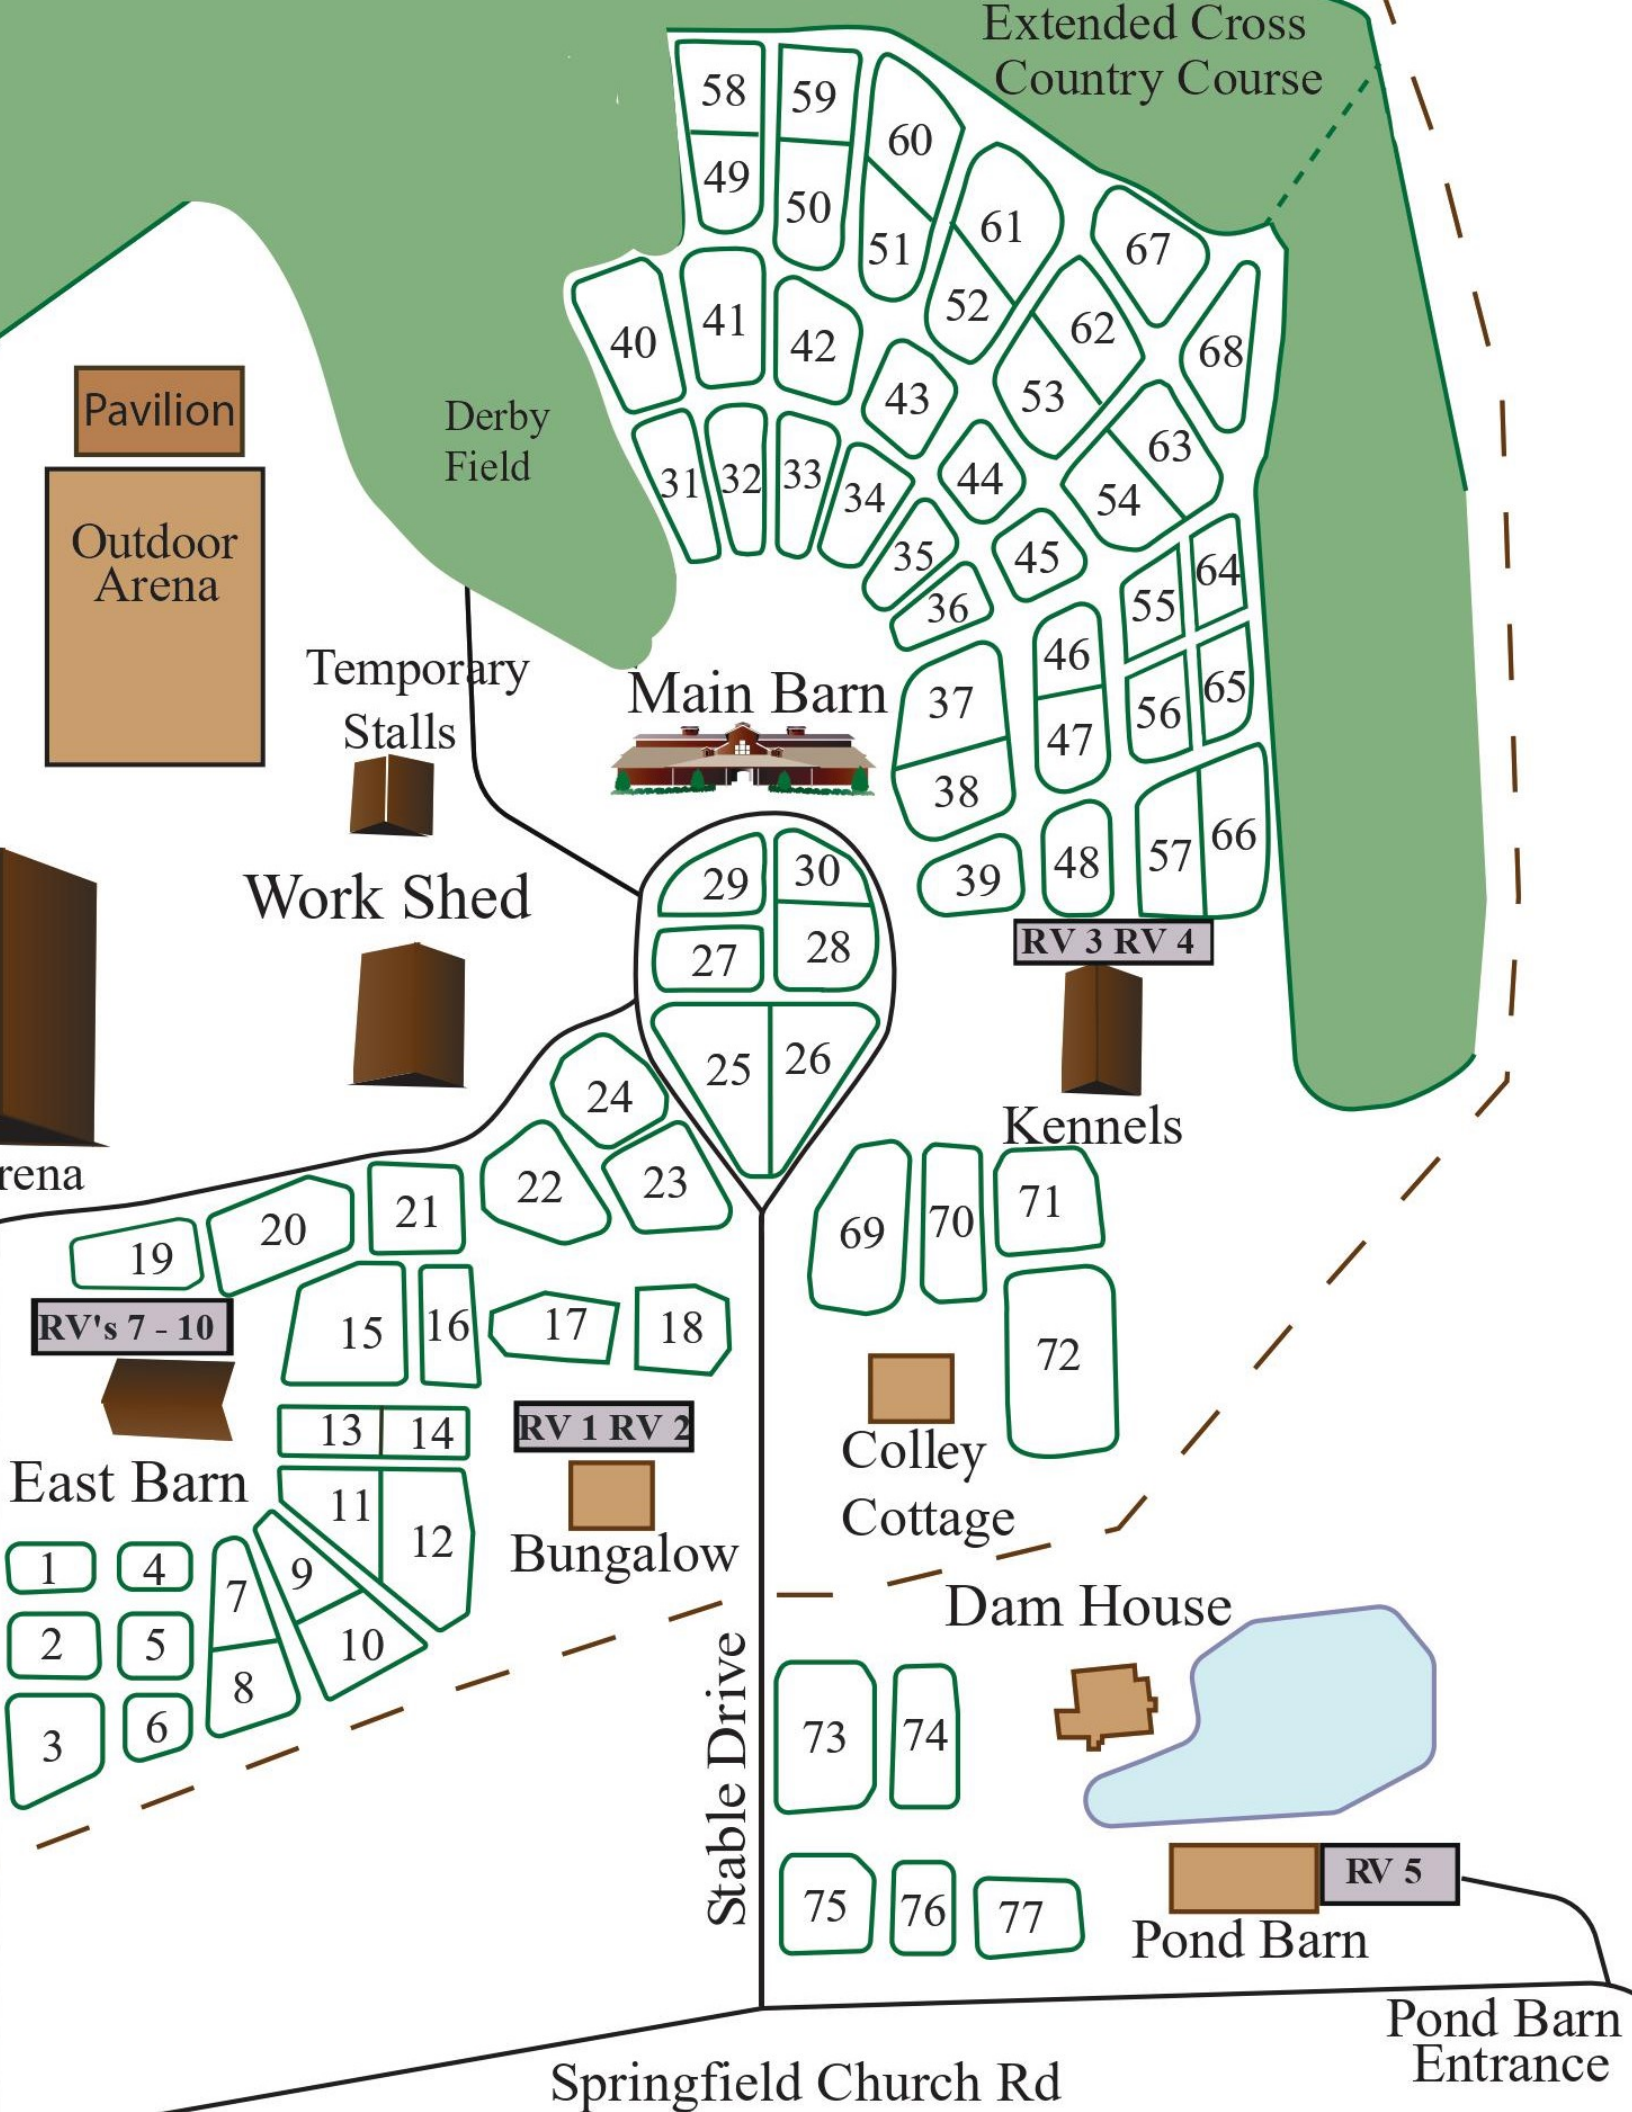

Extended Cross Country Course

- 58, 59, 60, 61, 67, 68
- 49, 50, 51, 52, 62
- 40, 41, 42, 43, 53, 63
- 31, 32, 33, 34, 44, 54, 64
- 35, 36, 45, 55, 65
- 37, 38, 39, 46, 47, 56, 66
- 48, 57

Derby Field

Main Barn

Temporary Stalls

Work Shed

RV 3 RV 4

Kennels

arena

RV's 7 - 10

RV 1 RV 2

East Barn

Bungalow

Colley Cottage

Dam House

Stable Drive

- 73, 74
- 75, 76, 77

Pond Barn

RV 5

Pond Barn Entrance

Springfield Church Rd