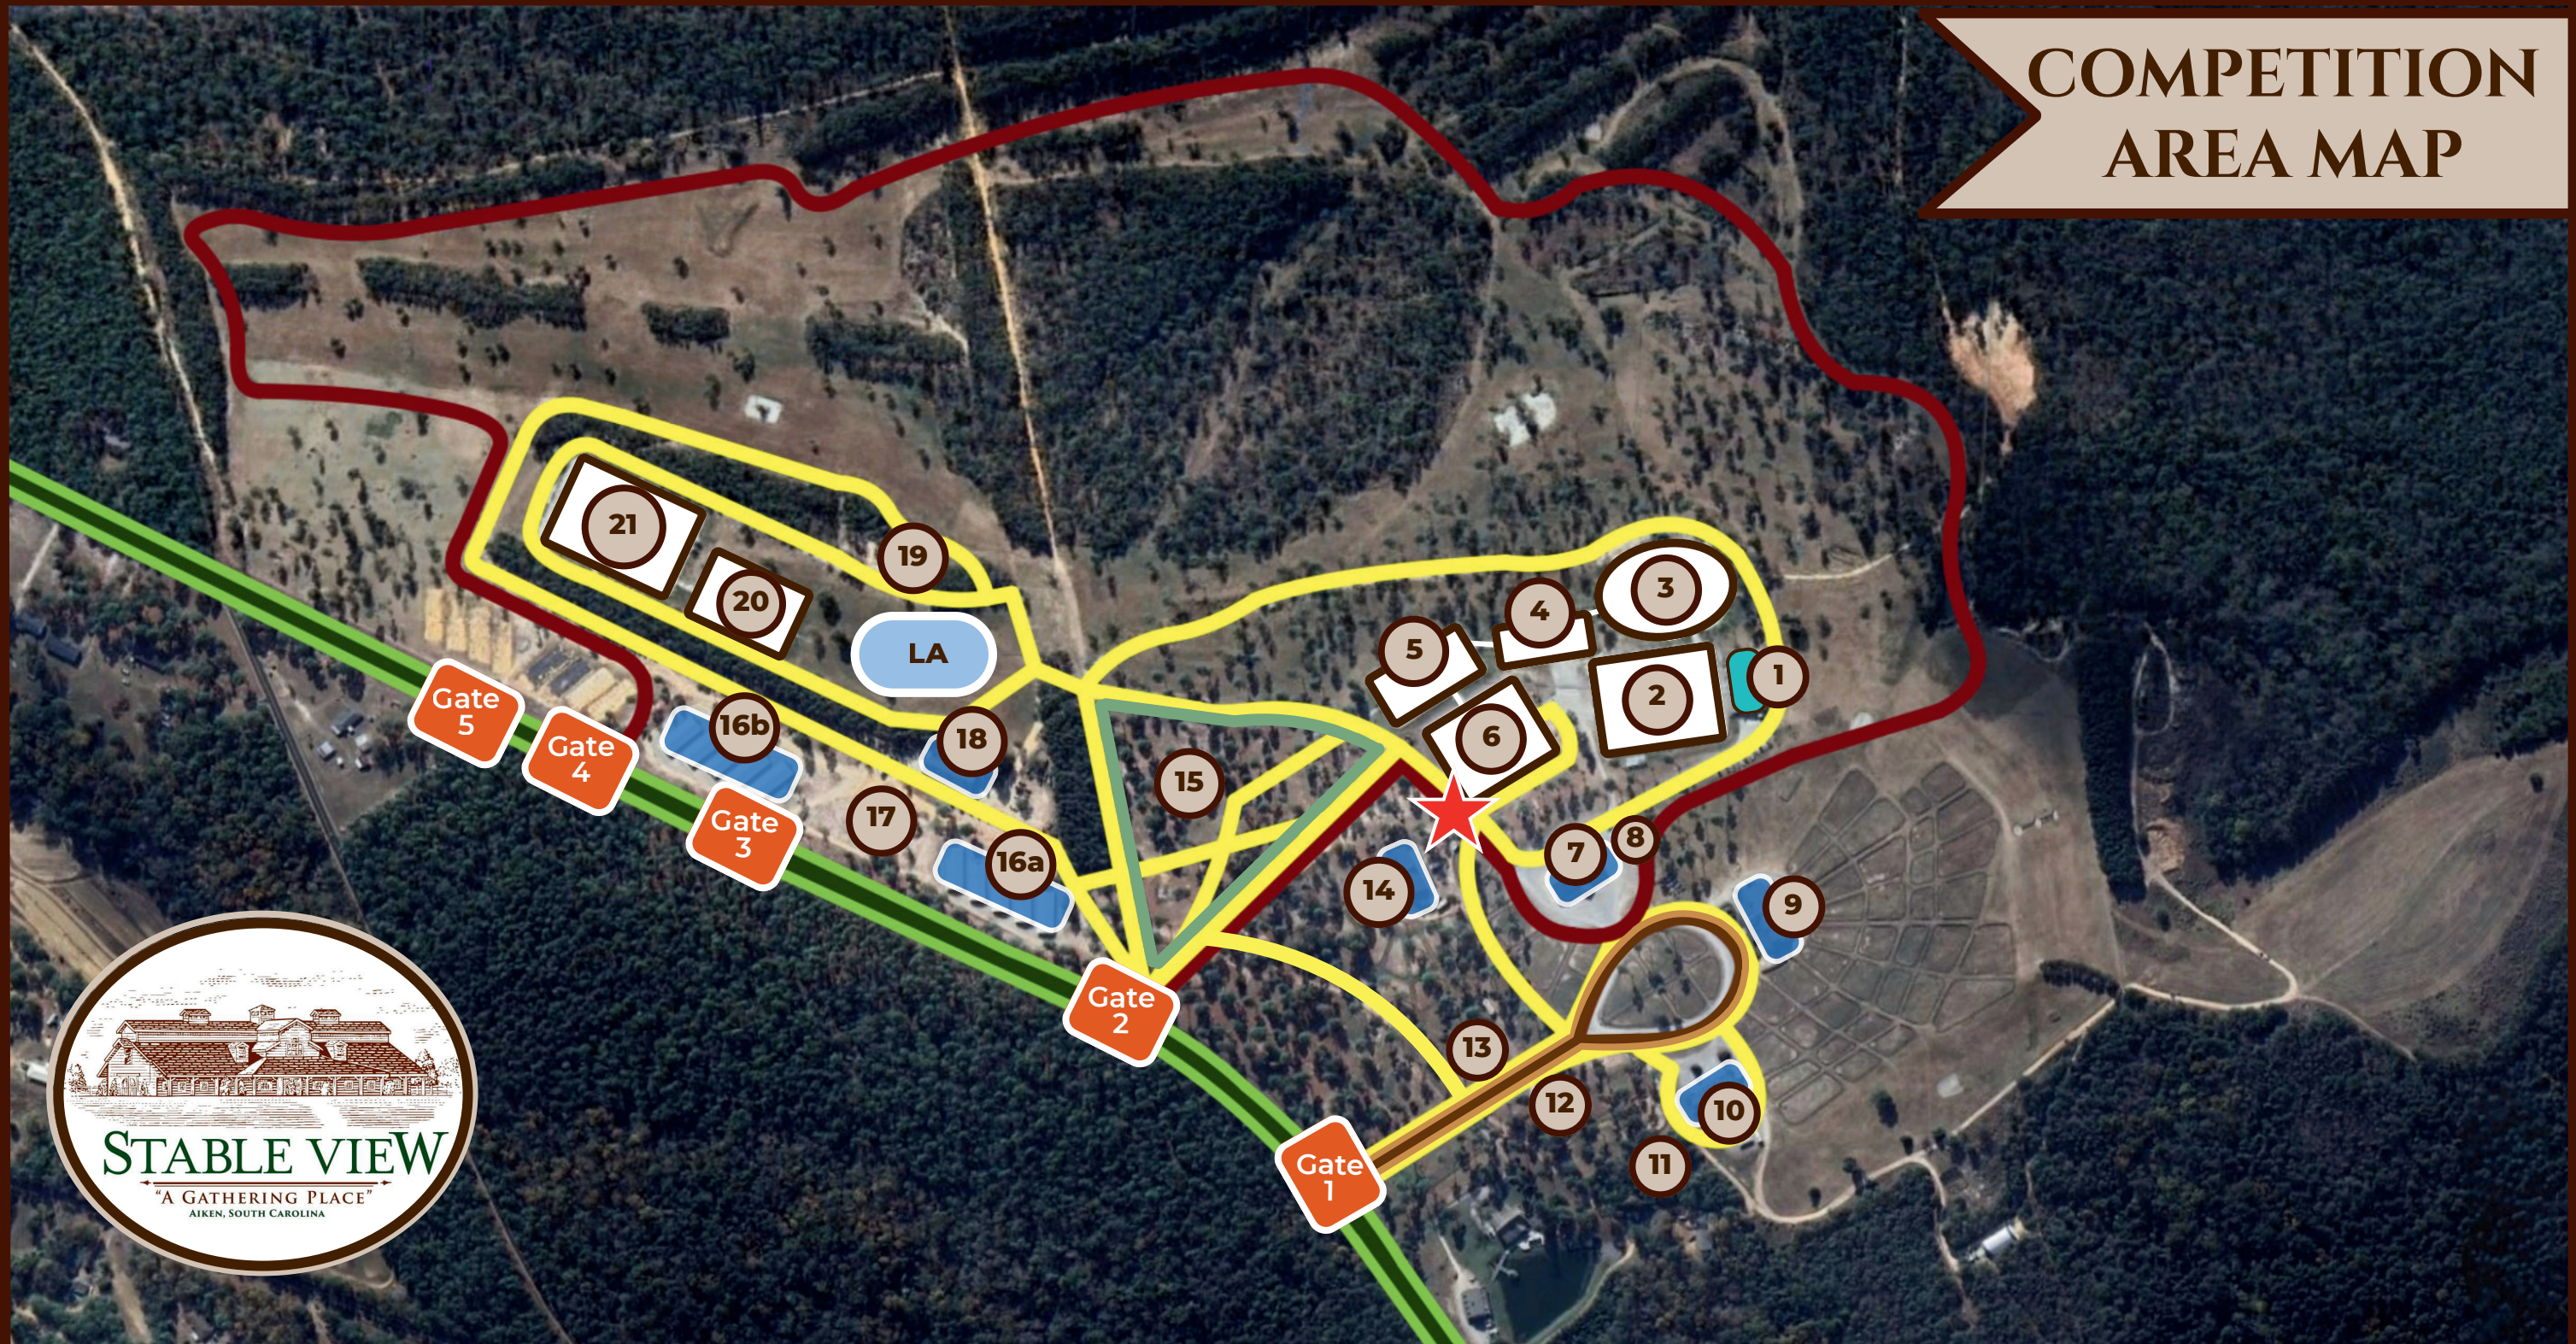

COMPETITION AREA MAP

LEGEND

1 Pavilion	5 Hunter Arena	9 Main Barn	13 Bungalow Cottage	16B Barns F-J	20 Joanna Glass Arena
2 Mark Phillips Arena	6 Covered Arena	10 Kennels	14 East Barn	17 Rider Lounge	21 Tree Arena
3 New Arena	7 Work Shed	11 Healing Arts	15 Day Trailer Parking	18 Tiny Cabins	★ Show Office
4 Silva Arena	8 Temp Barn	12 Colley Cottage	16A Barns A-E	19 Hunt Box	LA Lunging Area/ XC Warmup

- Stable Drive
- Springfield Church Road
- Golf Cart Paths
- Competition Area Outline

- Restroom
- Accommodations
- Bistro

1 - 5 Entry Gates