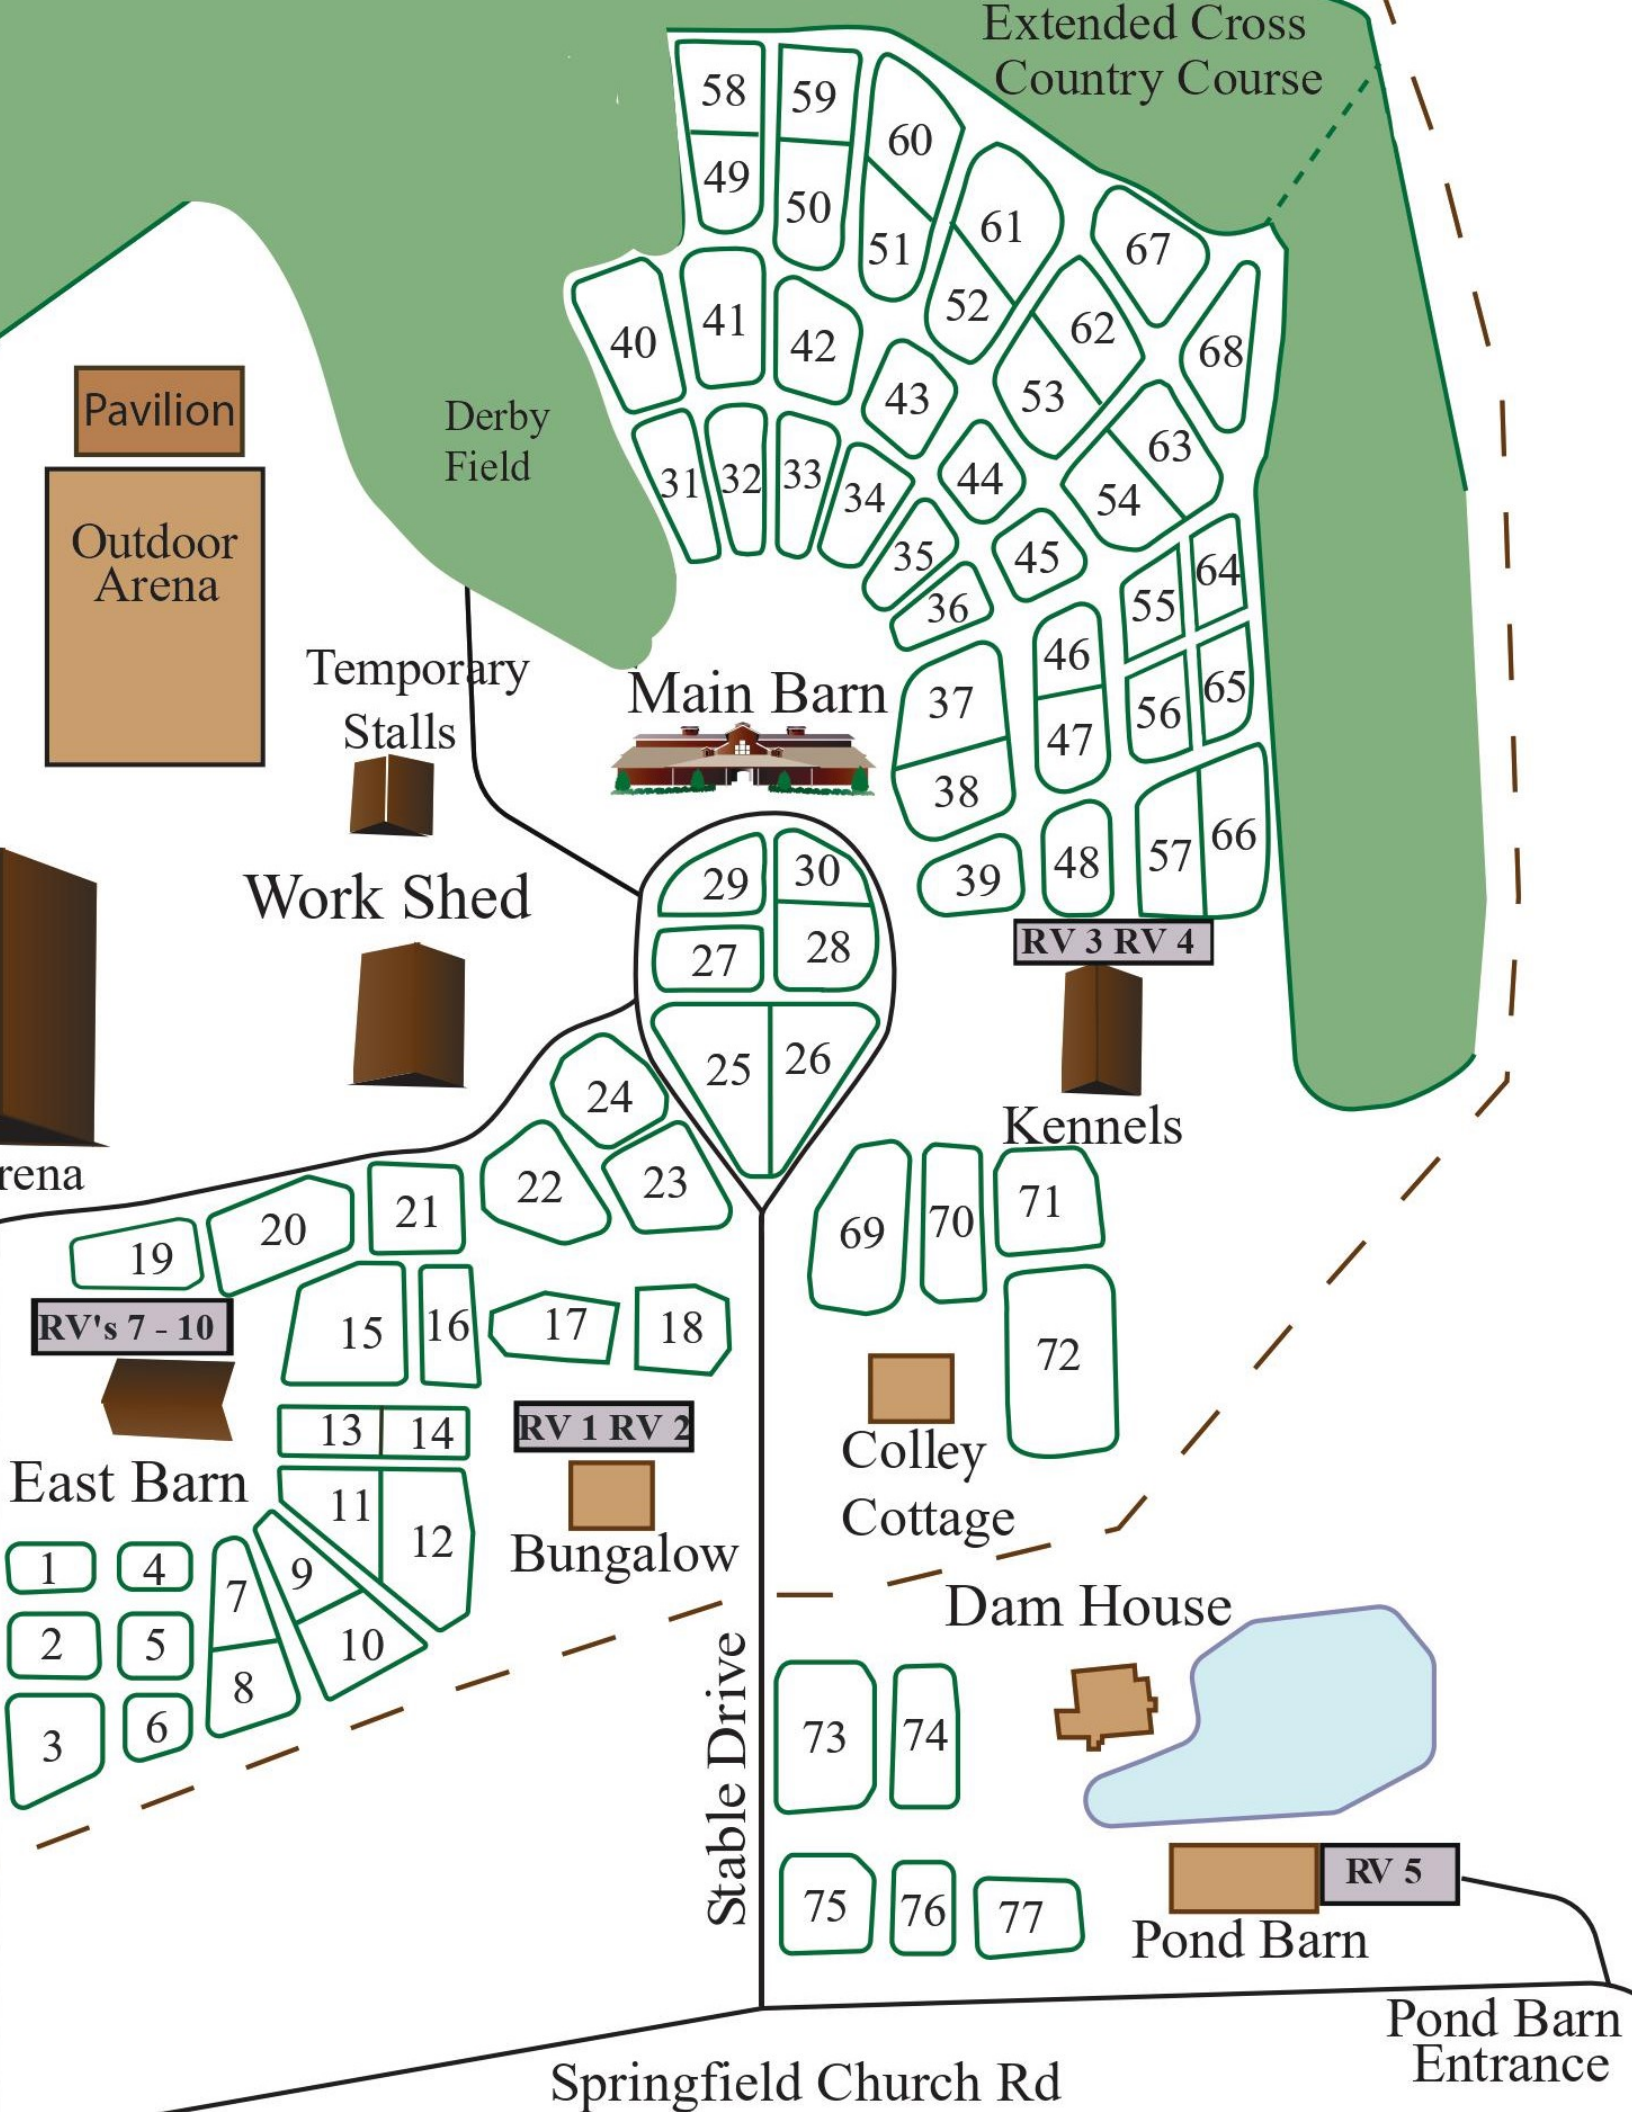

### Stalls with Paddocks – In & Out 1

Name	Paddock
Burris, Sarah	35
Carter, Laura	26
Carter, Laura	28
Frye, Emily	38
Frye, Emily	39
Frye, Emily	47
Frye, Emily	48
Frye, Emily	56
Heuberger, Tara	49
Heuberger, Tara	58
Heuberger, Tara	59
Holsenback, Erin	31
Holsenback, Erin	32
Holsenback, Erin	33
Holsenback, Erin	34
Holsenback, Erin	40
Holsenback, Erin	41
Holsenback, Erin	42
Holsenback, Erin	43
Holsenback, Erin	50
Holsenback, Erin	51
Holsenback, Erin	52
Holsenback, Erin	60
Holsenback, Erin	61
Royal Oaks Equestrian	37
Royal Oaks Equestrian	44
Royal Oaks Equestrian	45
Royal Oaks Equestrian	46
Royal Oaks Equestrian	53
Royal Oaks Equestrian	54
Royal Oaks Equestrian	55
Simpson, Cyndi	30
Waters, Kelly	36

Extended Cross Country Course

- 58, 59, 60, 61, 67, 68
- 49, 50, 51, 52, 62
- 40, 41, 42, 43, 53, 63
- 31, 32, 33, 34, 44, 54, 64
- 35, 36, 45, 55, 64
- 37, 46, 56, 65
- 38, 47, 57, 66
- 39, 48

Derby Field

Main Barn

Temporary Stalls

Work Shed

RV 3 RV 4

Kennels

arena

- 19, 20, 21, 22, 23
- 15, 16, 17, 18
- 13, 14
- 11, 12
- 7, 8, 9, 10

RV's 7-10

RV 1 RV 2

Bungalow

- 69, 70, 71
- 72

Colley Cottage

Dam House

- 73, 74

- 75, 76, 77

RV 5