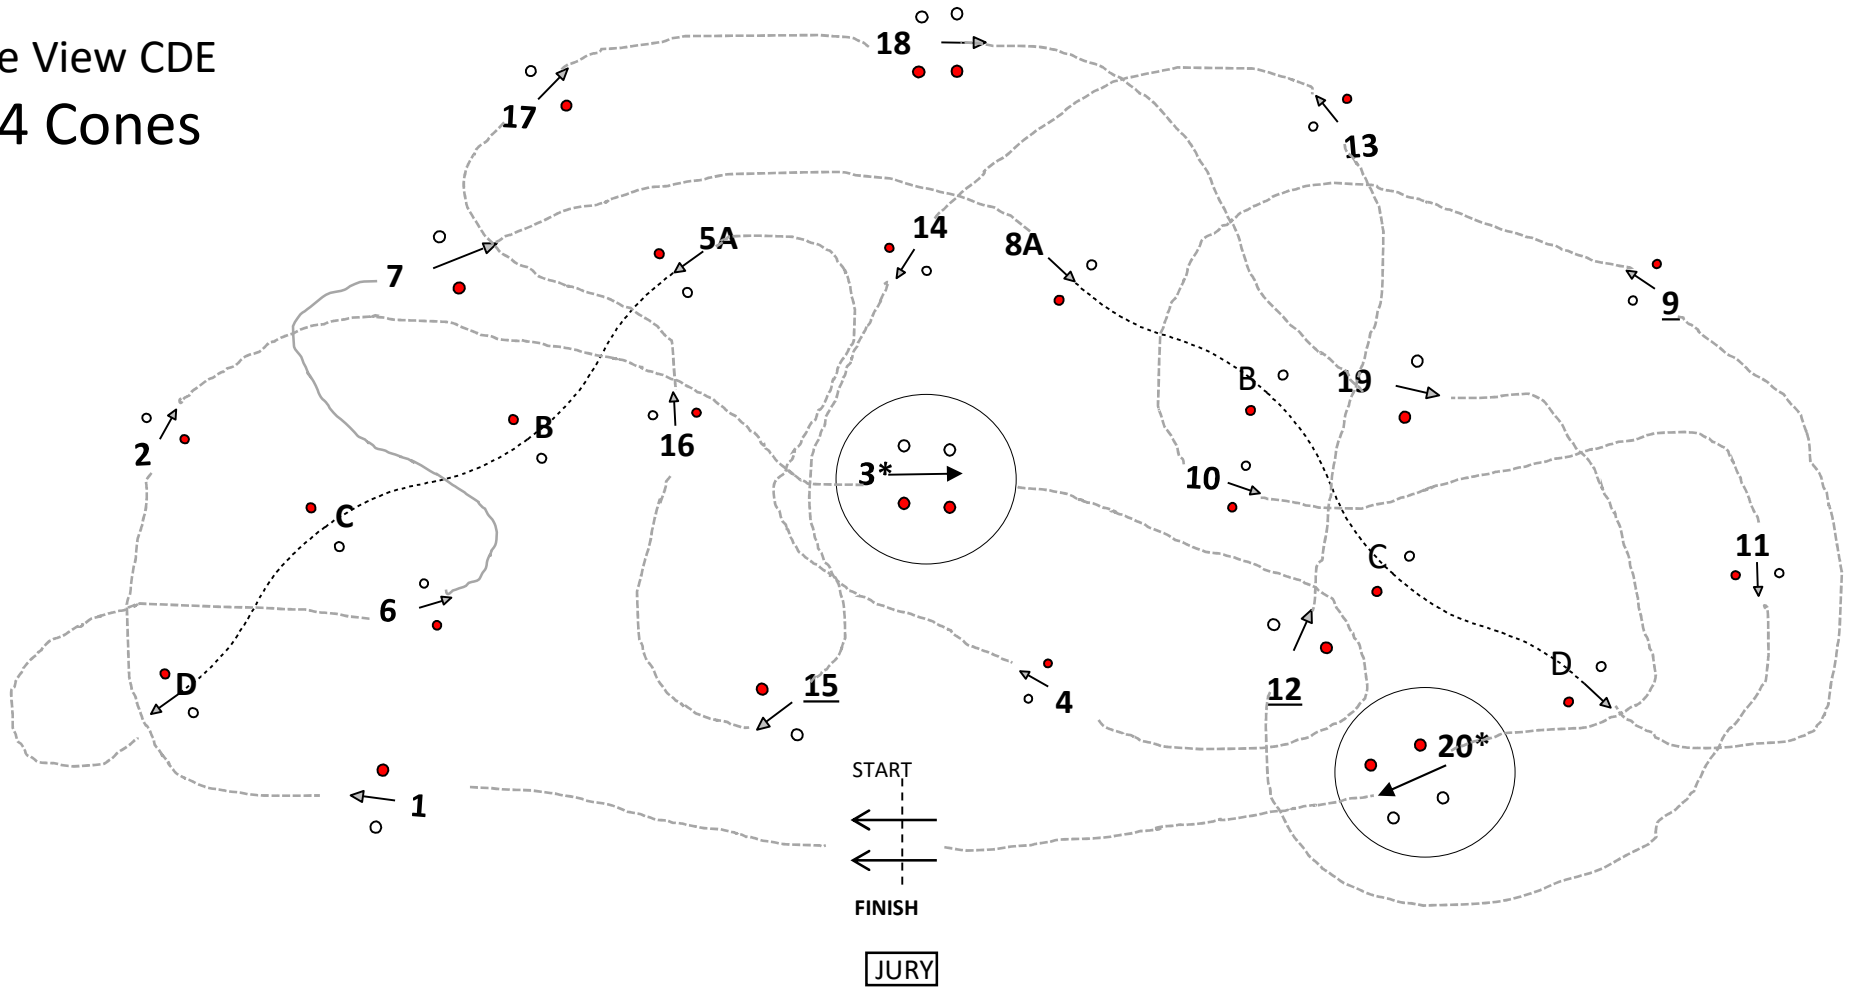

Stable View CDE 2024 Cones

All Classes 705 m

*Reduced width cones